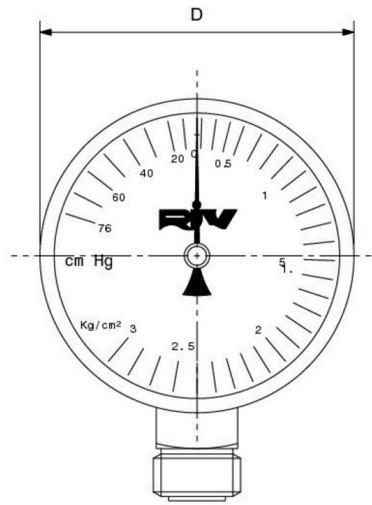

# Vacuum Gauge

RIV 521

Glycerine Filled, 1/4" Bottom Entry, 63mm Dial,  
Pressure Readings -1 Bar to 3 Bar

### Pressure / Temperature Specifications

Pressure -1 Bar to 3 Bar

Temperature 0°C to 80°C

### Dimensions

Size	D	Kg
1/4"	63	0.18

Last updated 03/10/2023