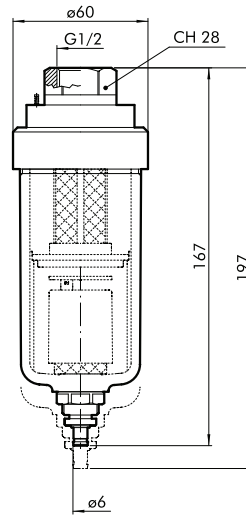

Drip Leg Drain

MSN 1004

Screwed BSPP

Pressure / Temperature Specifications

Pressure	PN10
Temperature	-10°C to 50°C

Dimensions

Size	Kg
1/2"	0.5

Last updated 08/08/2024