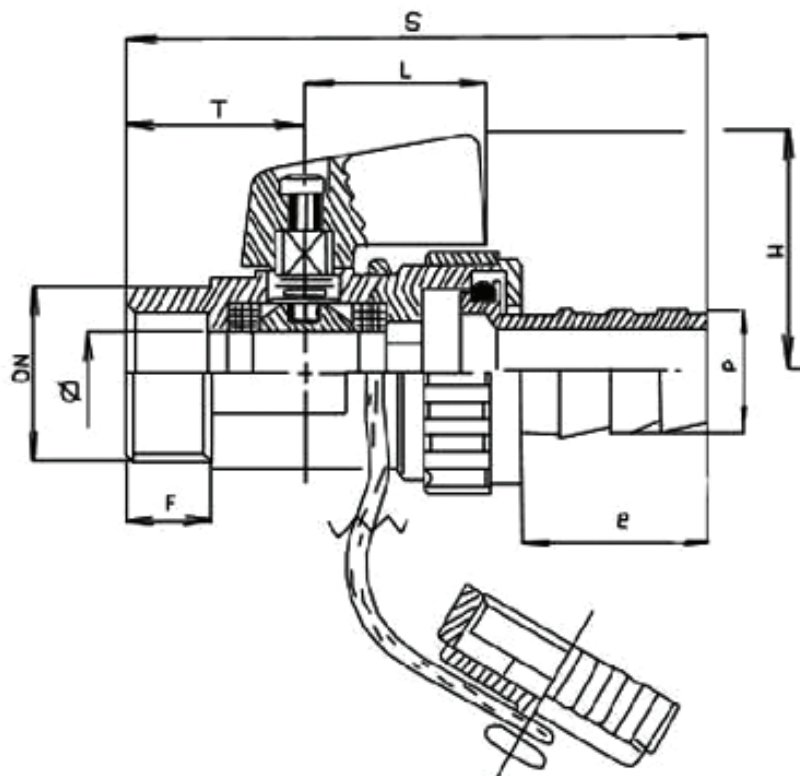

Brass Boiler Drain Valve / Cock

LV 4080 / LV 4084 HU

LV4080

With Swivel Nut, Hose Connection, Cap, Lock Nut, Gasket, Butterfly Handle
Temperature -10°C to 90°C.

Dimensions								
Size	F	S	H	T	L	P	E	Kg
1/2"	20	70	34	32	28	15	24	0.15

LV4084HU

Plug Type, with Swivel Nut, Hose Connection, Cap

Dimensions								
Size	F	S	H	T	L	P	E	Kg
1/2"	9	76	30	25	21	15	22	0.14
3/4"	11	98	40	33	32	20	22	0.27