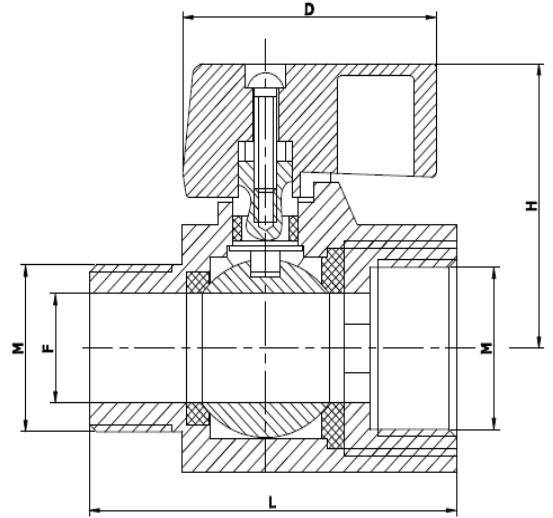

Brass Mini Ball Valve - Male x Female

Screwed BSPP Male x Female, Chrome Plated Brass Body, Reduced Bore, Short Handle

LV 4013 = Black

LV4015 = Red

LV4017 = Blue

Pressure / Temperature Specifications

Pressure	PN16
Temperature	-10°C to 90°C

Dimensions

Size	F	L	M	D	H	Kg
1/8"	8	40	1/8	28	26.8	0.1
1/4"	8	40	1/4	28	26.8	0.1
3/8"	8	40	3/8	28	26.8	0.1
1/2"	10	42.5	1/2	31.5	28	0.1

LV 4013 / 4015 / 4017

Last updated 20/04/2020