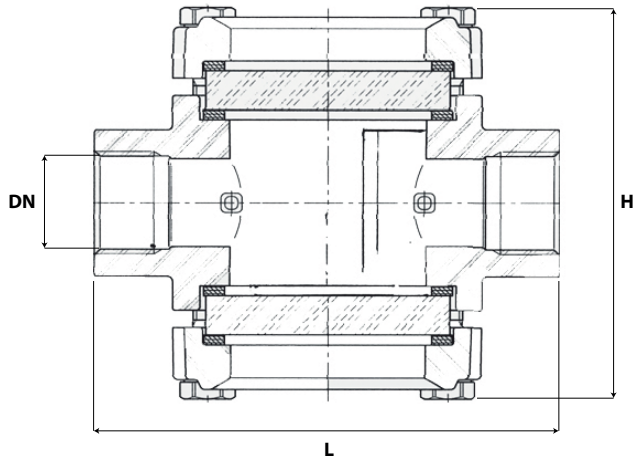

Bronze Sight Glass

LV 1318

Screwed BSPP, Double Tempered Glass Window, Fixed Vanes

Pressure / Temperature Specifications

Pressure	PN16
Temperature	-10°C to 160°C

Material Specifications

Body	Bronze
Window	Tempered Glass
Vaness	Bronze

Dimensions

DN	H	L	Kg
1/2"	80	105	1.32
3/4"	90	110	1.46
1"	92	116	1.67
1 1/4"	112	126	2.47
1 1/2"	118	135	2.8
2"	140	170	4.97
2 1/2"	145	180	6.5

Last updated 19/04/2021