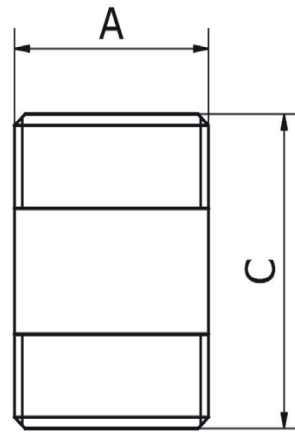

# Brass Barrel Nipple

BF 3435

Male x Male

Dimensions			
Size	A	C	Kg
1/2" x 60mm	1/2"	60	0.07
1/2" x 100mm	1/2"	100	0.11
3/4" x 60mm	3/4"	60	0.1
3/4" x 100mm	3/4"	100	0.16
1" x 60mm	1"	60	0.15
1" x 100mm	1"	100	0.26
1 1/4" x 100mm	1 1/4"	100	0.36
1 1/2" x 100mm	1 1/2"	100	0.36
2" x 100mm	2"	100	0.59