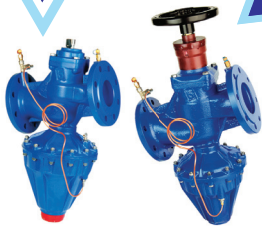

**NEW!**

Actuated packages w/ Mini Electric Actuator

RUB

Page 92

**NEW!**

1" x 1 1/2" Ball Type Pump Valves

LV2449

Page 92

**NEW!**

Ball/Check/Strainer Unit from 1/2" to 1"

LV2459

Check out these new products in our issue 16 catalogue!

Need extra copies? Email us! [marketing@leengatevalves.co.uk](mailto:marketing@leengatevalves.co.uk) You can also request extra copies via our website at [www.leengatevalves.co.uk](http://www.leengatevalves.co.uk)

More over the page >>>>

**NEW!**

Modulating Differential Pressure Control from 2½" to 6"

**NEW!**

Double Regulating Valves from ½" to 2"

LV2489

**NEW!**

Brass Safety Valves from ½" to 1"

LV2498 /99

**NEW!**

Pressure Reducing Valves from ½" to 1"

LV2944

**NEW!**

Nabic Safety Valves from ½" to 3"

LV1500 /42

**NEW!**